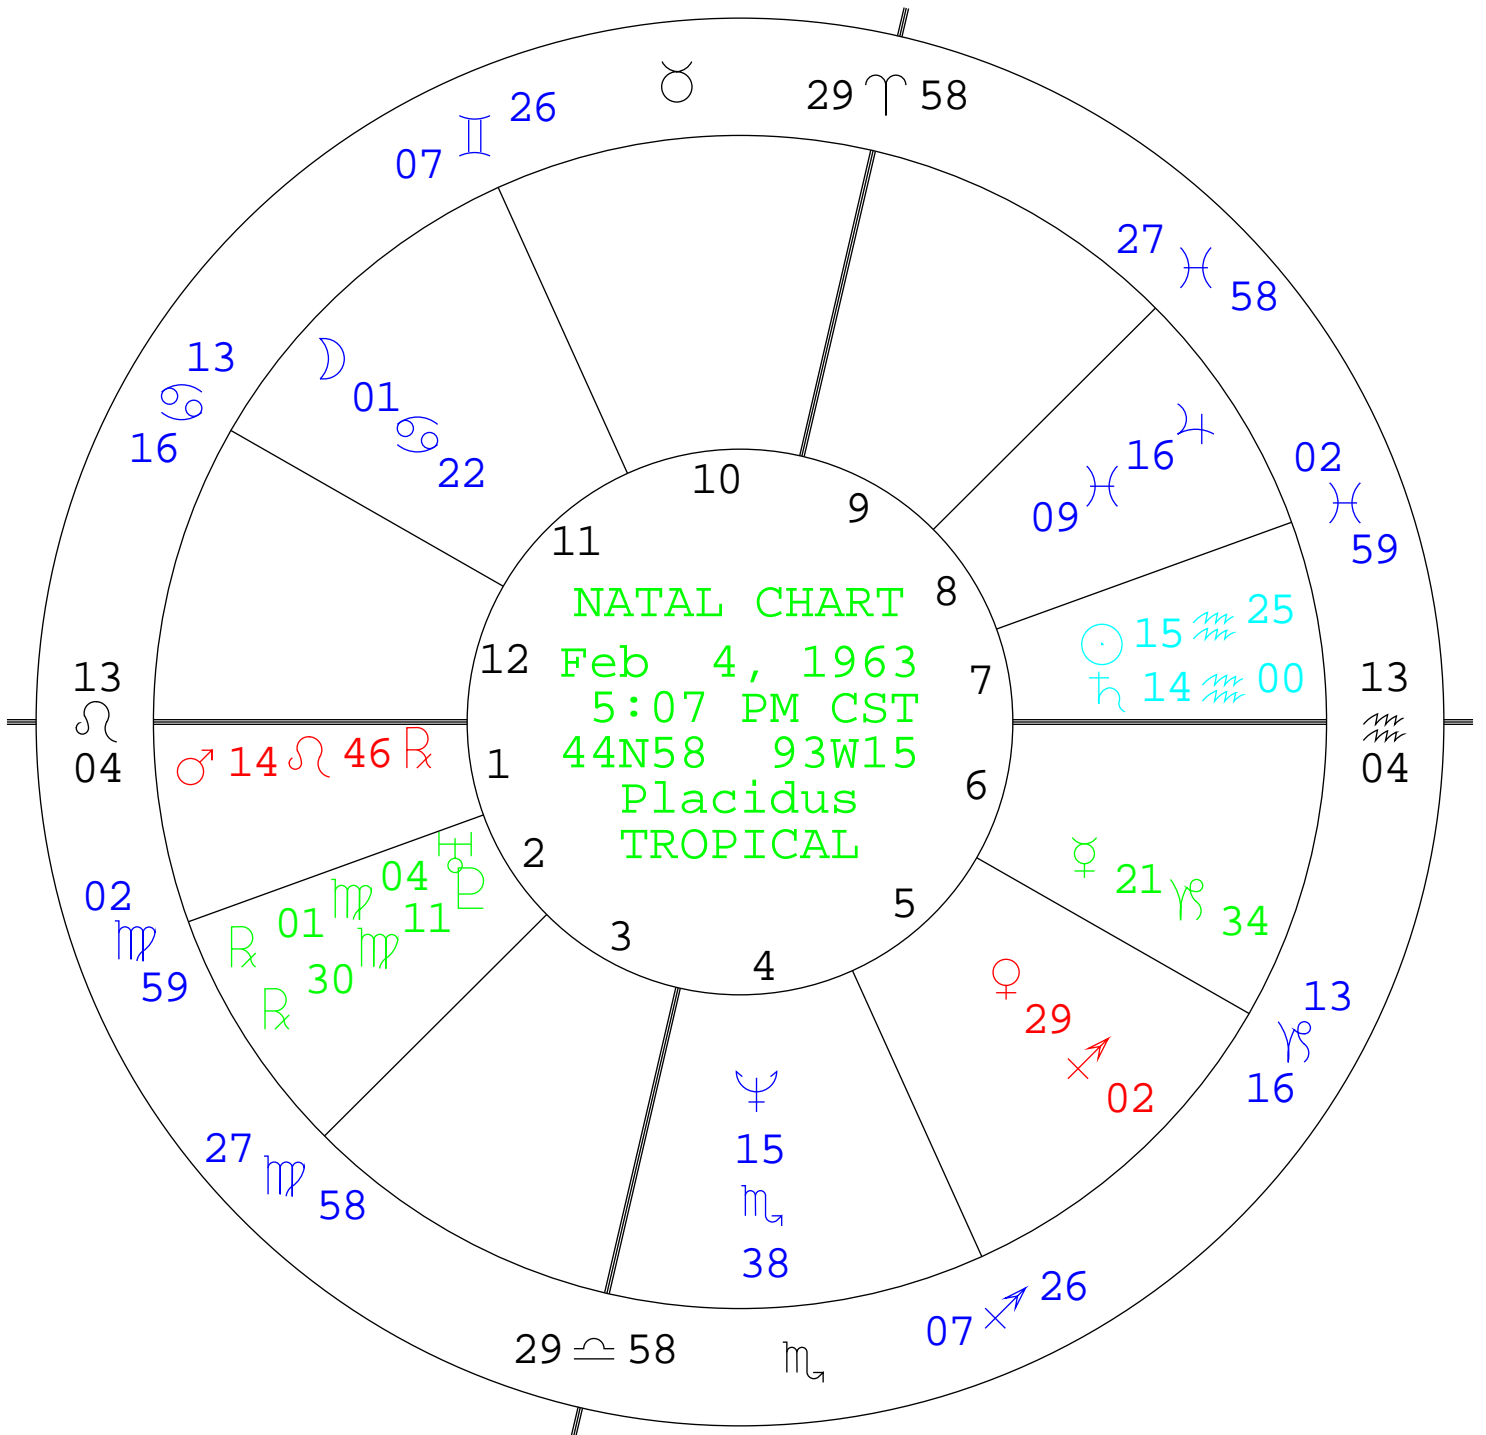

Jon Smith

Minneapolis, MN

Sun (♈) in Aquarius (♈) in 7th
 Moon (♋) in Cancer (♋) in 11th
 Mercury (♊) in Capricorn (♑) in 6th
 Venus (♀) in Sagittarius (♐) in 5th
 Mars (♂) in Leo (♌) in 1st
 Jupiter (♃) in Pisces (♓) in 8th
 Saturn (♄) in Aquarius (♈) in 7th
 Uranus (♅) in Virgo (♍) in 2nd
 Neptune (♆) in Scorpio (♏) in 4th
 Pluto (♇) in Virgo (♍) in 2nd
 Ascendant in Leo (♌)
 Midheaven in Aries (♈)

♈ opposite ♀, conjunct ♄, square ♃, quincunx ♁, opposite Asc
 ♋ opposite ♀, sextile ♃, sextile MC
 ♊ trine ♃, trine MC
 ♉ quincunx ♃, opposite ♄, square ♃, conjunct Asc
 ♄ trine ♃, opposite ♁, quincunx Asc
 ♃ square ♃, quincunx ♁, opposite Asc
 ♂ conjunct ♁, trine MC
 ♆ square Asc