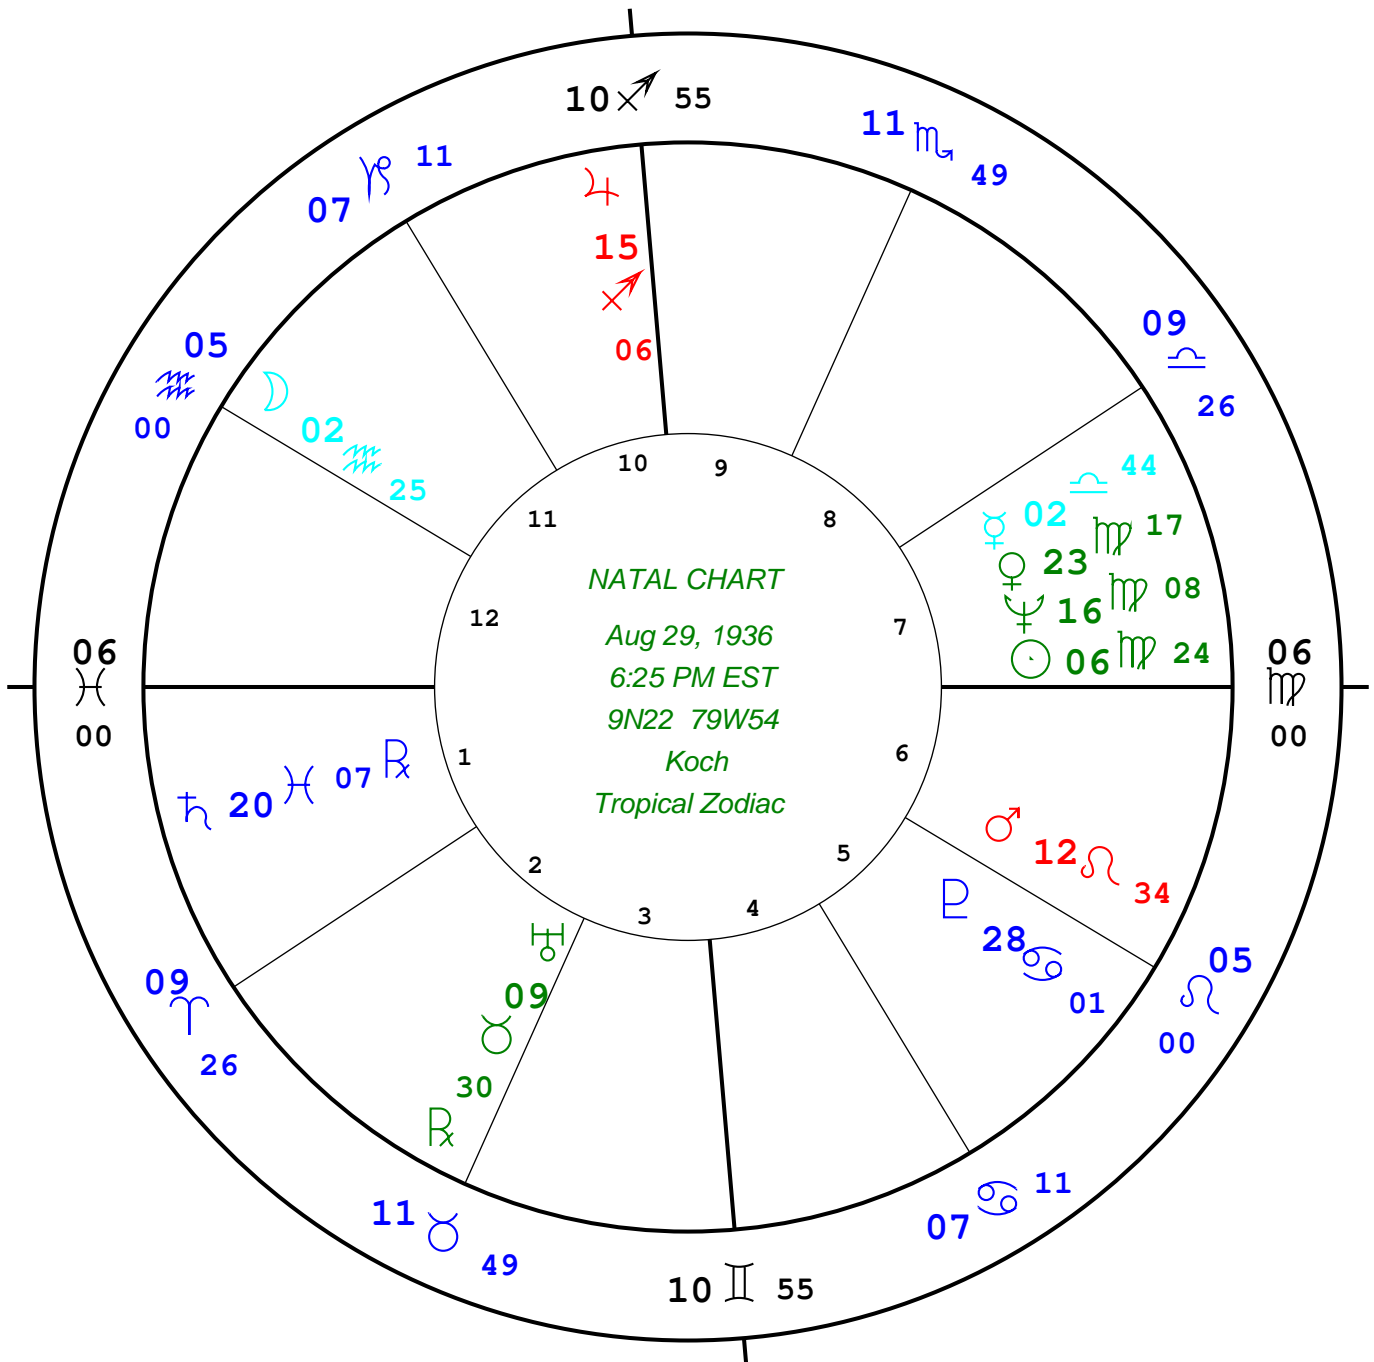

John McCain

Colon, PAN

Sun (☉) in Virgo (♍) in the 7th
Moon (☾) in Aquarius (♏) in the 11th
Mercury (☿) in Libra (♎) in the 7th
Venus (♀) in Virgo (♍) in the 7th
Mars (♂) in Leo (♌) in the 6th
Jupiter (♃) in Sagittarius (♏) in the 10th
Saturn (♄) in Pisces (♓) in the 1st
Uranus (♅) in Taurus (♉) in the 2nd
Neptune (♆) in Virgo (♍) in the 7th
Pluto (♇) in Cancer (♋) in the 5th
Ascendant in Pisces (♓)
Midheaven in Sagittarius (♏)

☉ quincunx ☾, trine ♃, opposite Asc, square MC
 ☾ trine ♀, opposite ♁ quincunx Asc
 ♀ opposite ♃, conjunct ♆
 ♃ trine ♃, square ♃, trine MC
 ♃ square ♃, square ♆, conjunct MC
 ♆ opposite ♆
 ♆ sextile Asc, quincunx MC
 ♆ square MC