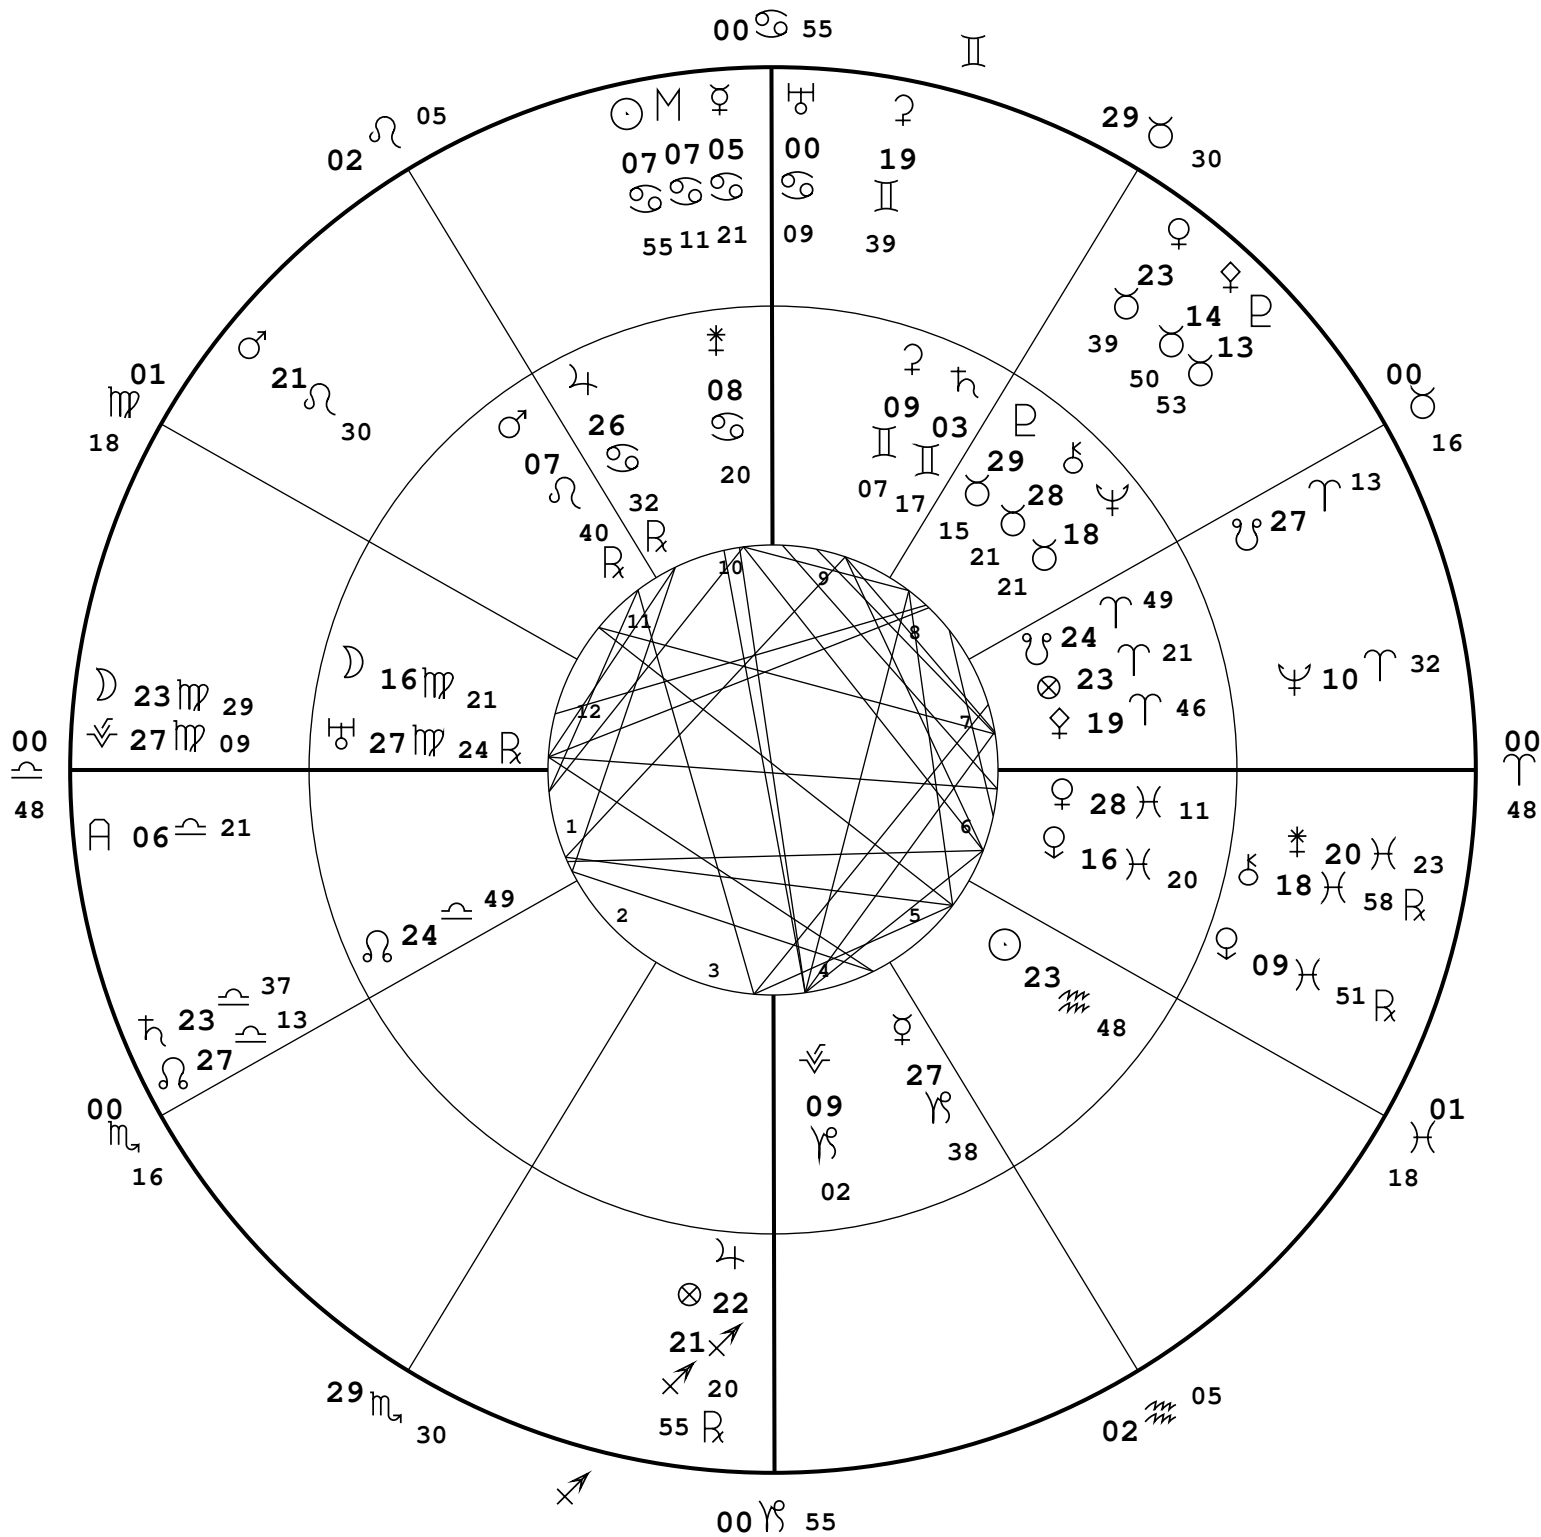

NATAL CHART

OUTER

**William Borah**

6 29 1865 12h 0m 0s LMT

Koch 38N22'44 88W21'35

NATAL CHART

INNER  
CUSPS

**Alice Roosevelt**

2 12 1884 20h30m 0s EST

Koch 40N42'51 74W00'23