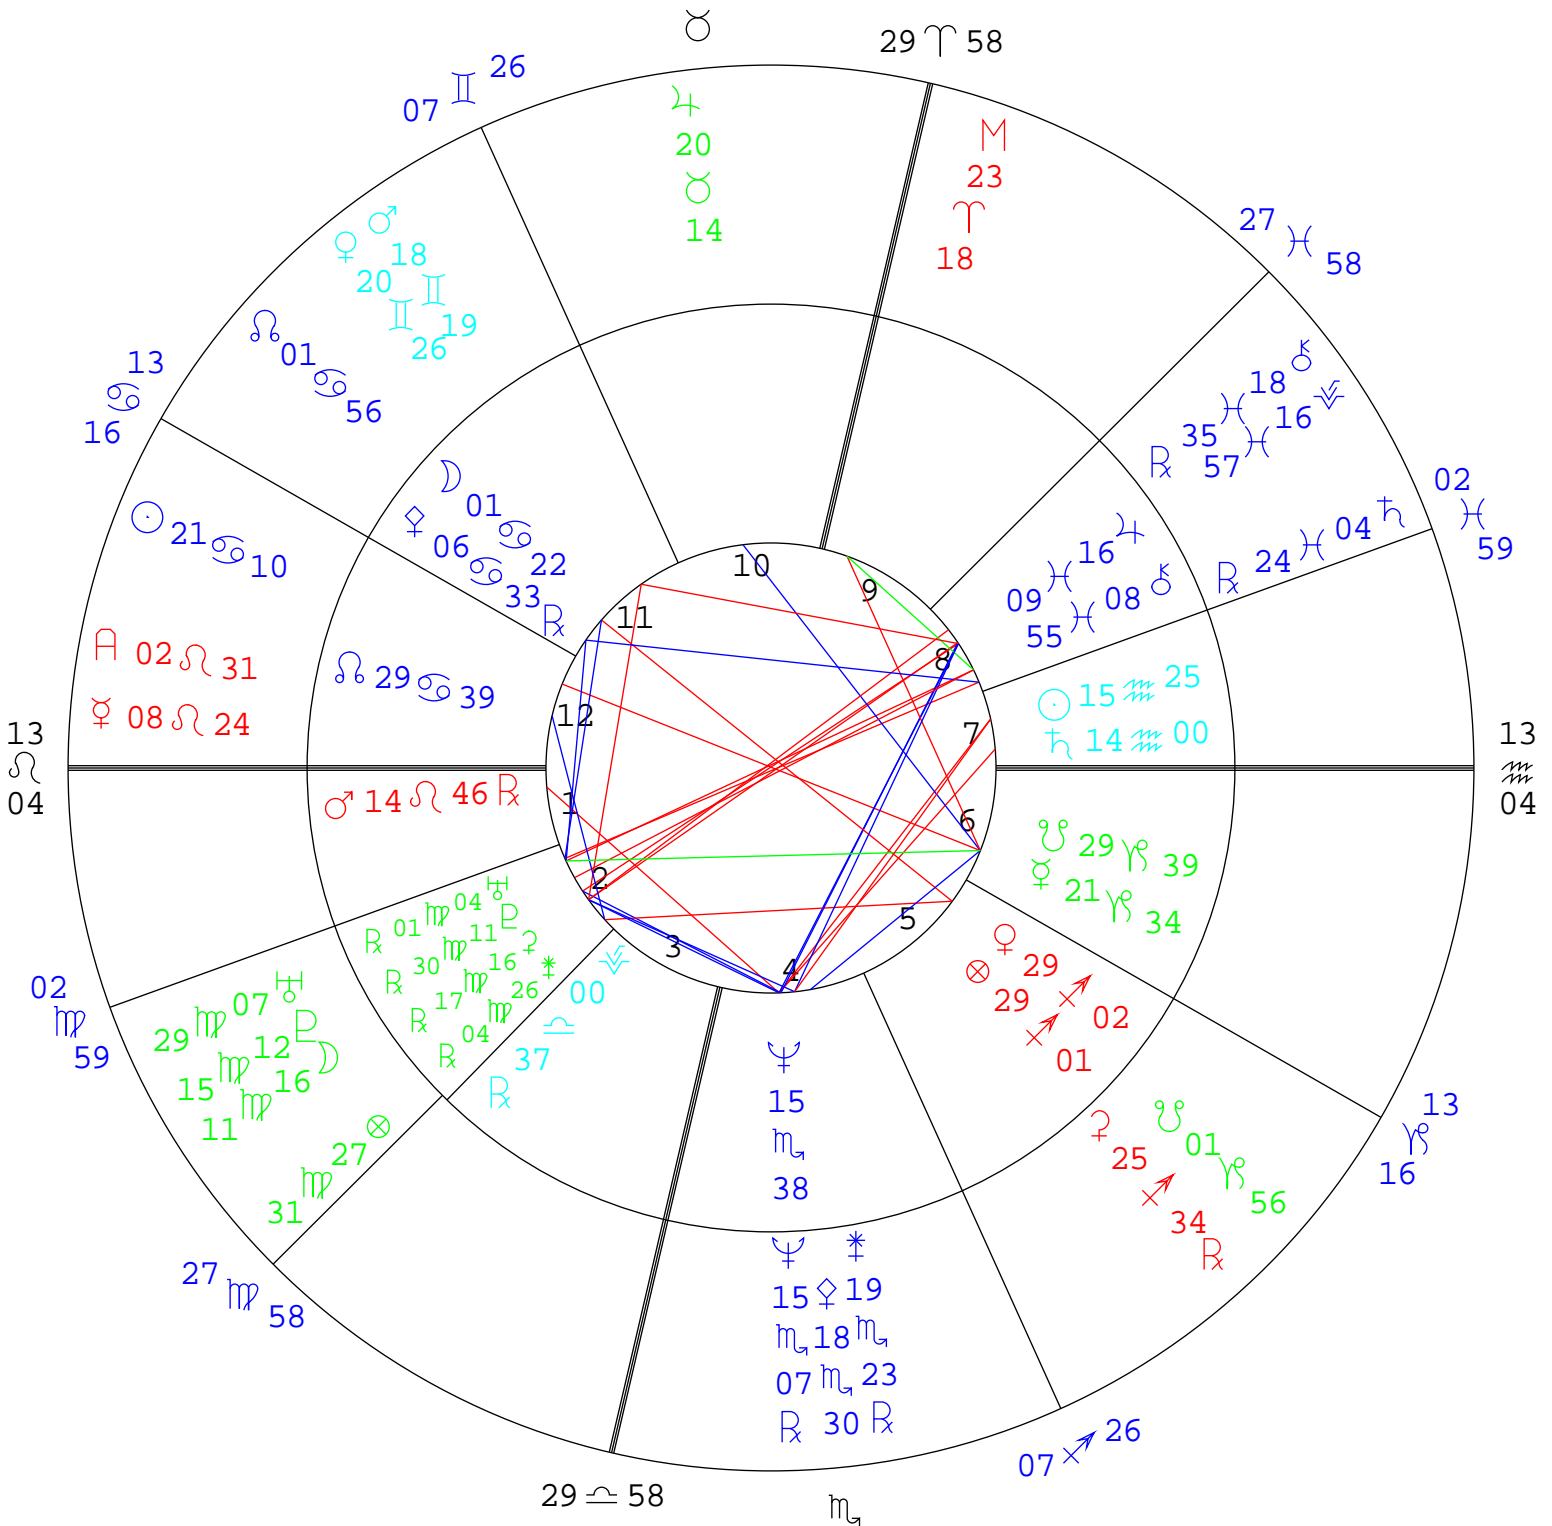

NATAL CHART

Laine

OUTER

7 13 1964 6h49m 0s PDT  
Placidus 32N42 117W 9

NATAL CHART

Jon Smith

INNER  
CUSPS

2 4 1963 17h 7m 0s CST  
Placidus 44N58 93W15