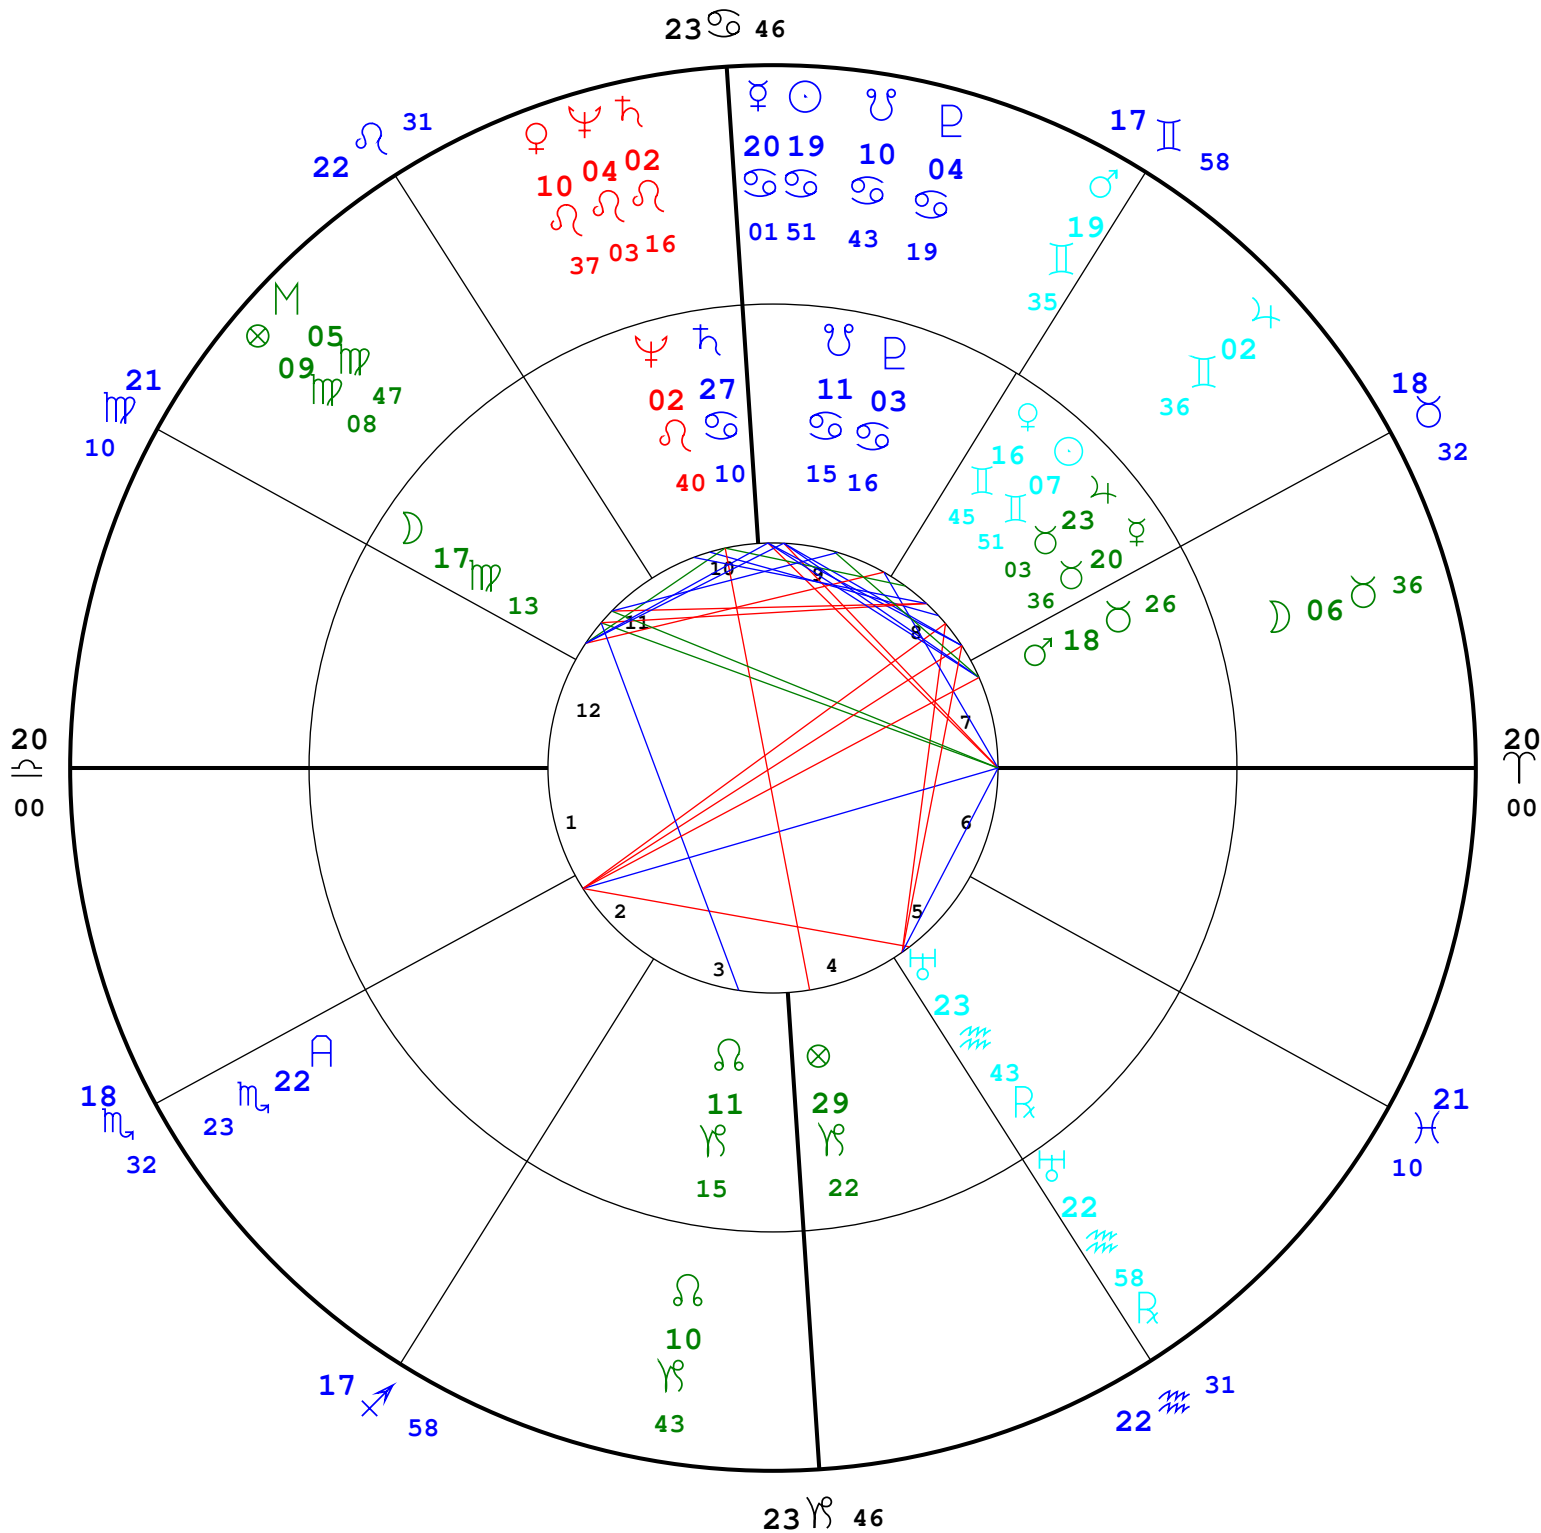

Progressd to MAY 29 1961

OUTER

John F. Kennedy

5 29 1917 15h 0m 0s EST

Koch 42N19'54 71W07'18

NATAL CHART

INNER
CUSPS

John F. Kennedy

5 29 1917 15h 0m 0s EST

Koch 42N19'54 71W07'18

5
5