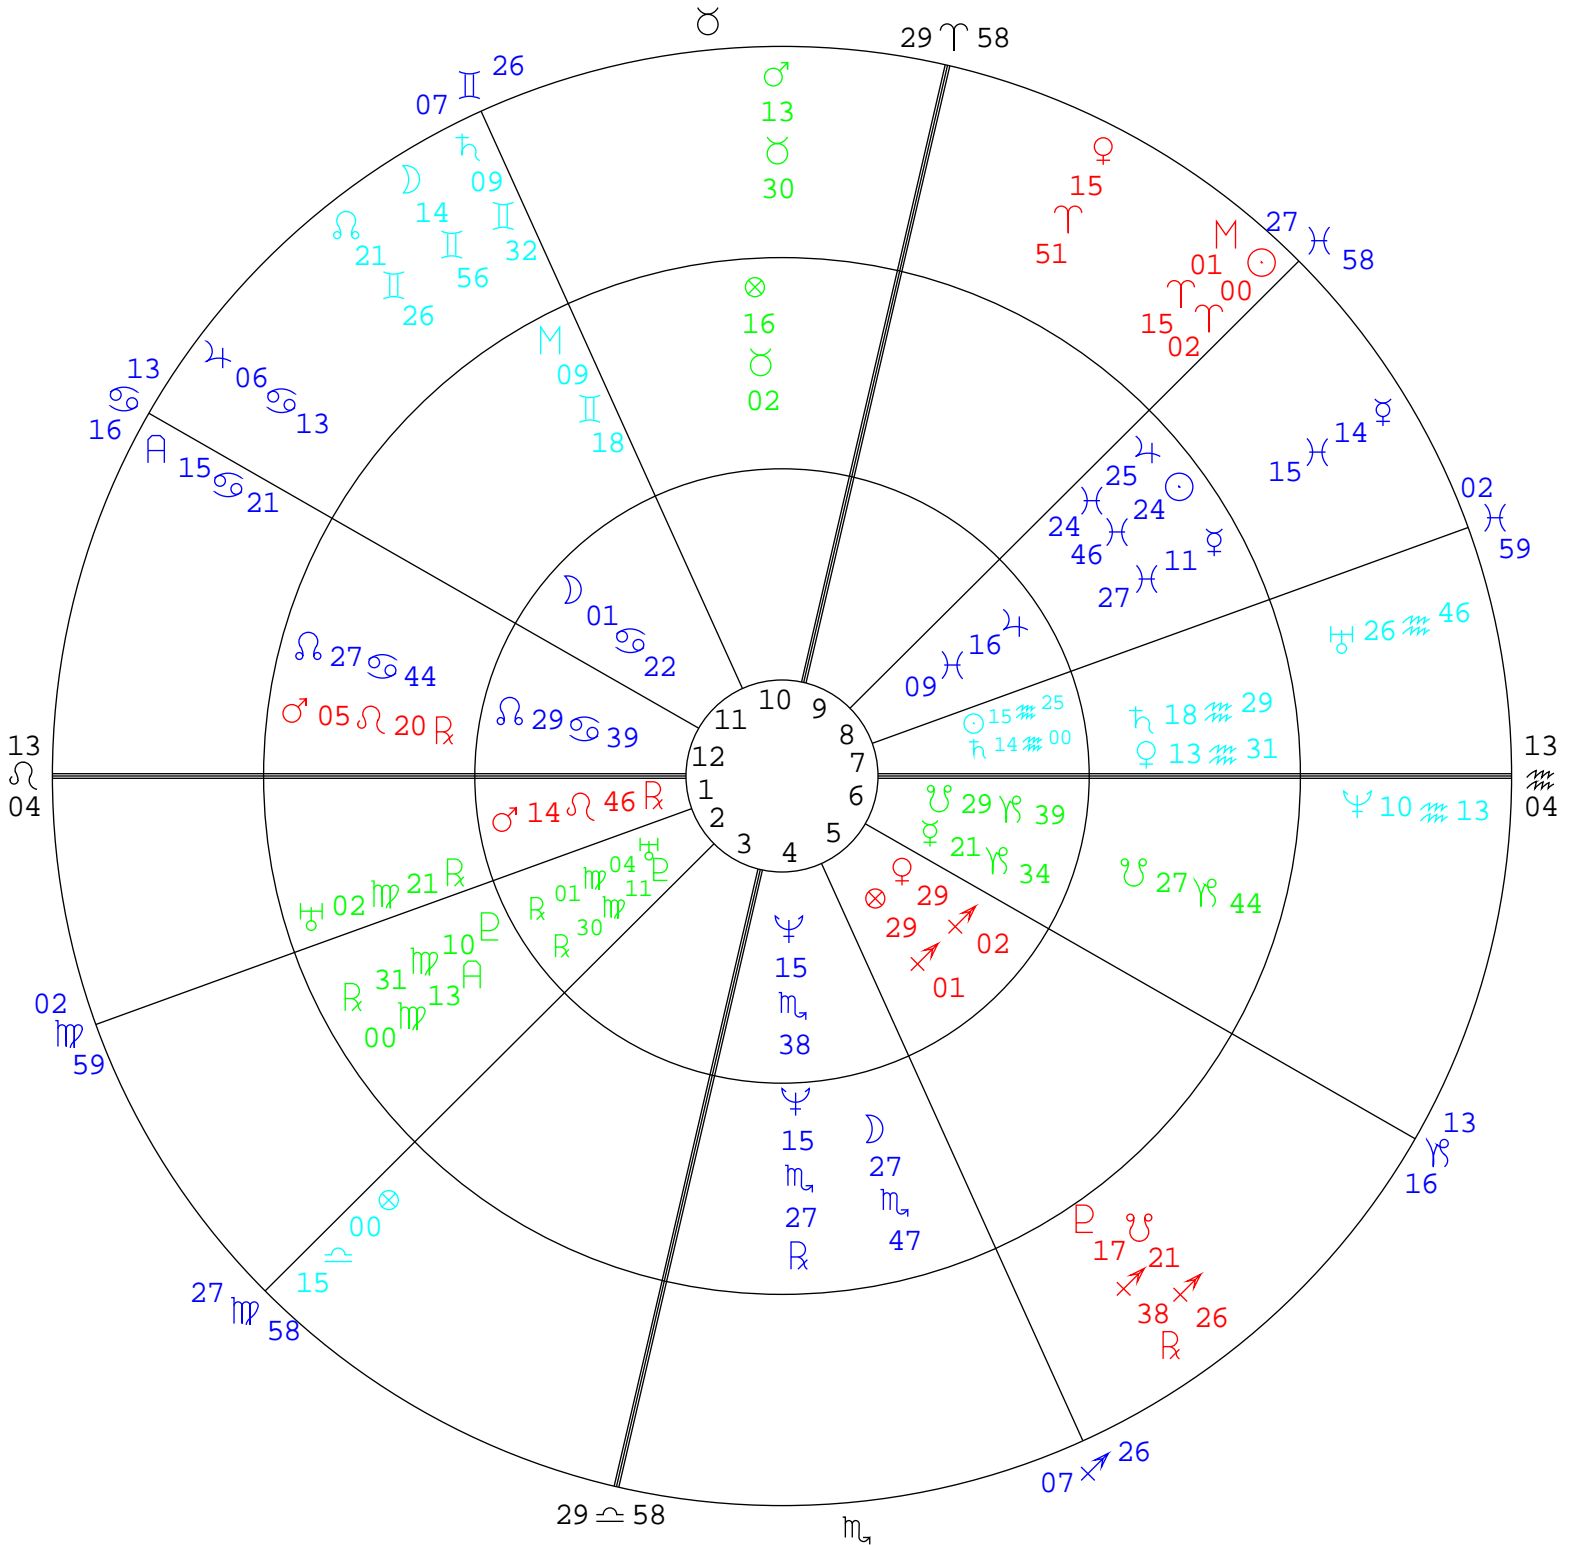

NATAL CHART

OUTER

Transits

3 20 2002 12h 0m 0s PST
Placidus 32N46 117W 1

INNER CUSPS
NATAL CHART

Jon Smith

2 4 1963 17h 7m 0s CST
Placidus 44N58 93W15

MIDDLE
Progressd to MAR 20 2002

Jon Smith

2 4 1963 17h 7m 0s CST
Placidus 44N58 93W15