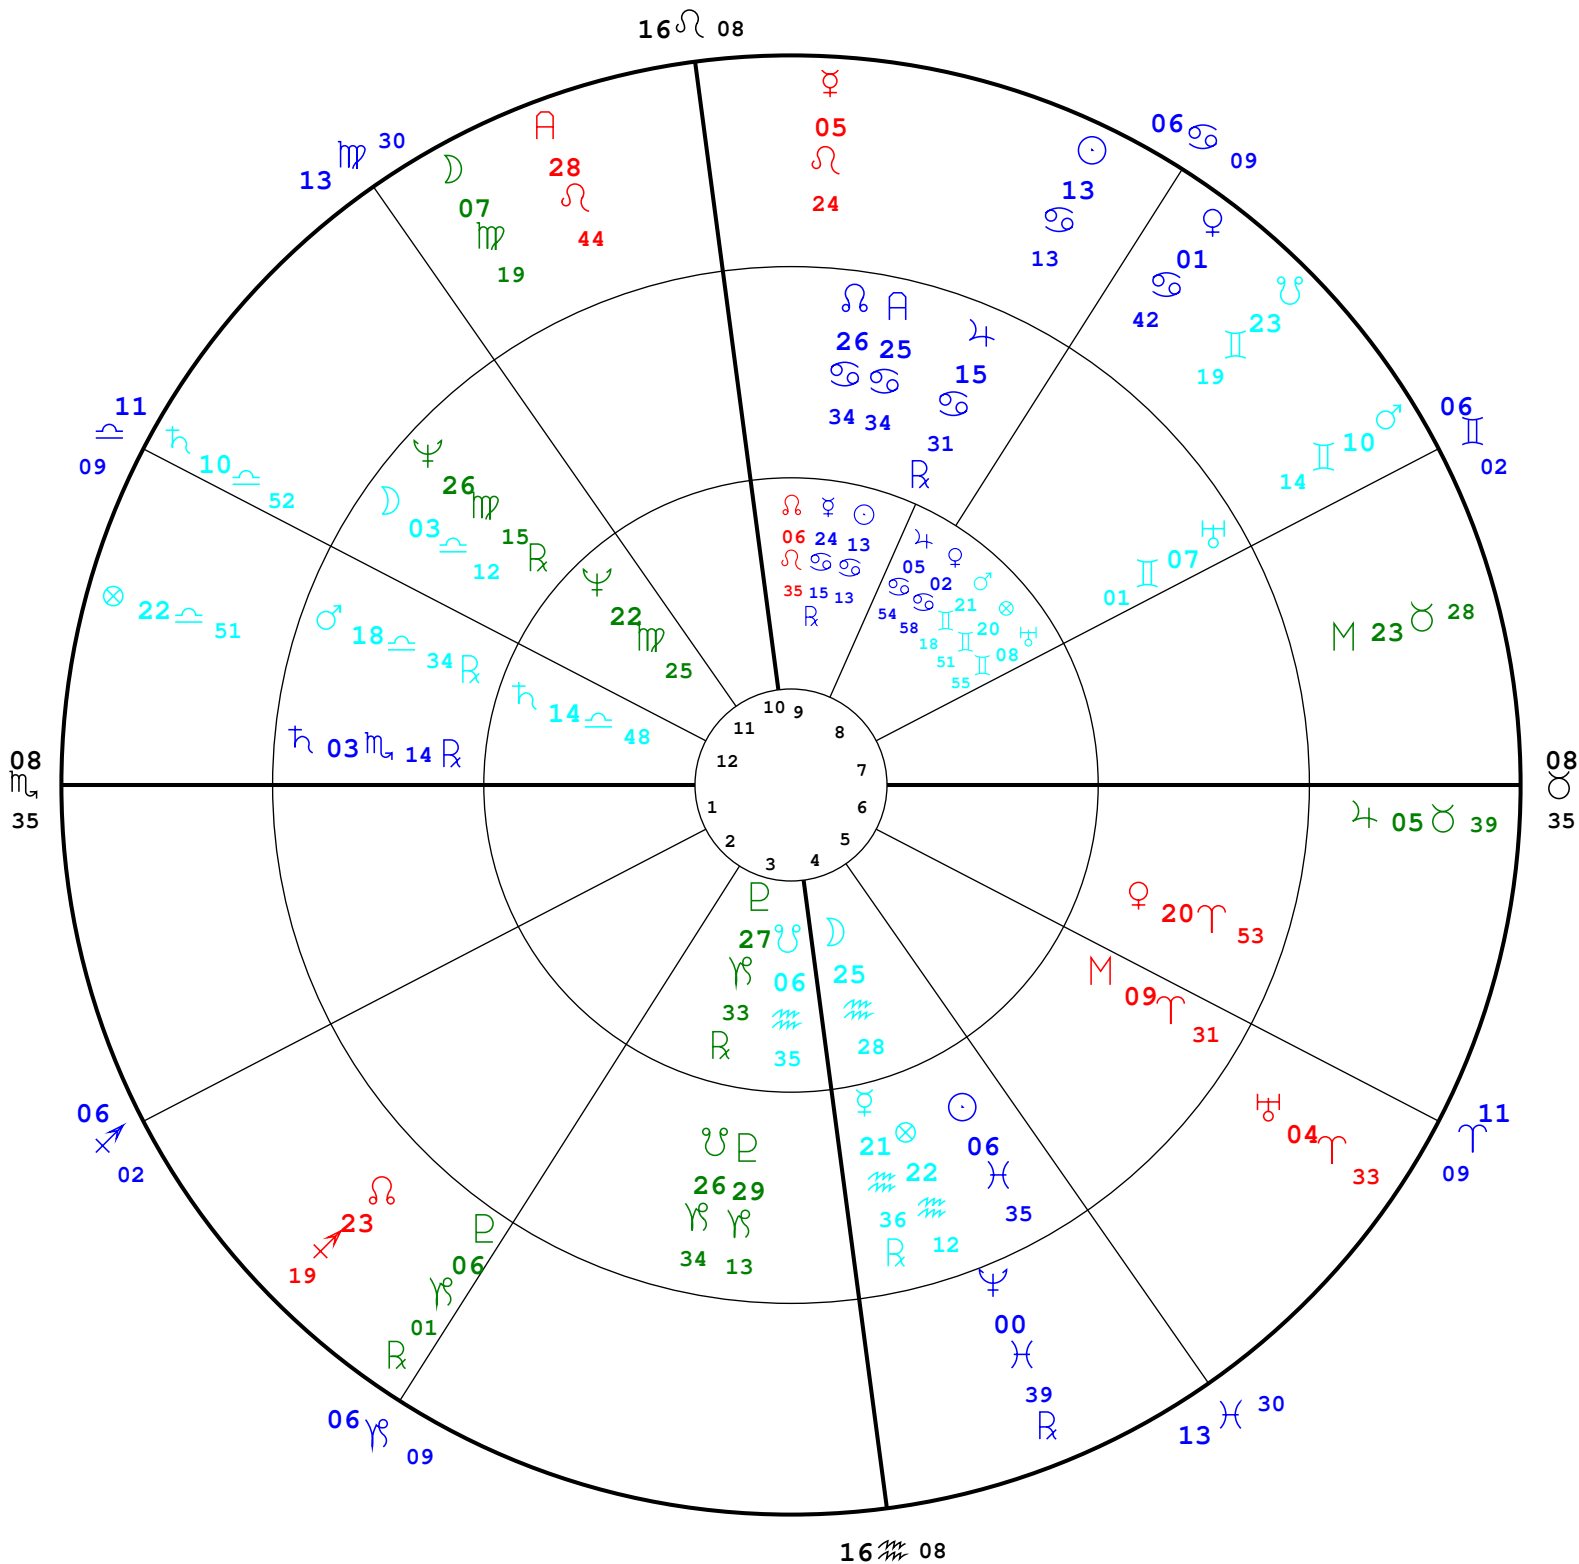

Outer

U.S.A.
7 5 2011 9h39m37s EDT
Koch 38N53'42 77W02'12

Inner Cusps
NATAL CHART

U.S.A.
7 4 1776 14h21m 0s LMT
Koch 39N57'08 75W09'51

Middle
Progressd to JUL 4 2011

U.S.A.
7 4 1776 14h21m 0s LMT
Koch 39N57'08 75W09'51