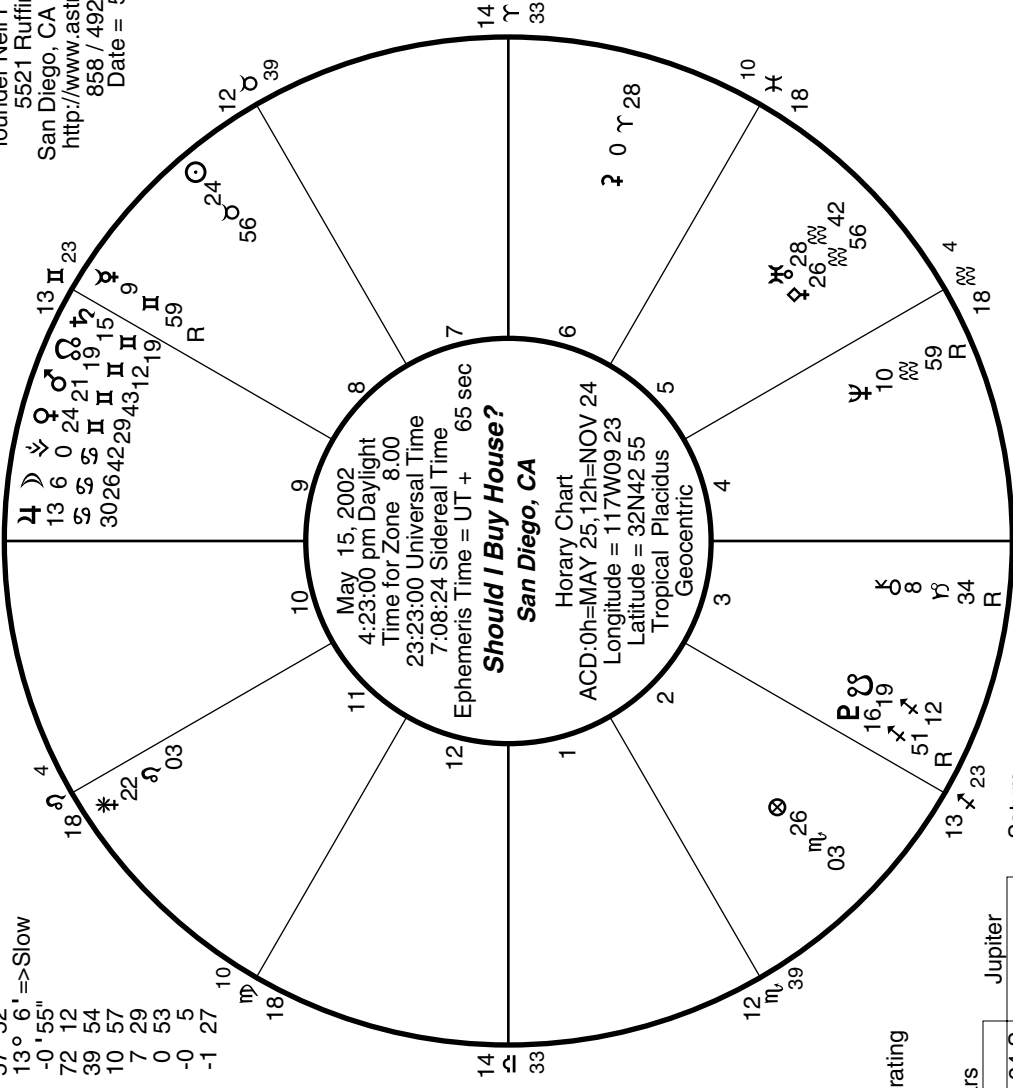

Chart Aspects

Aspect	Angle	Orb #	Angle	Orb #
☿ = Conjunction	0	10 11	☿ = Sesquisquare	135 0 0
♁ = Semisextile	30	0 0	B = Biquintile	144 0 0
♂ = Semisquare	45	0 0	♄ = Quincunx	150 7 5
♆ = Sextile	60	7 2	♁ = Opposition	180 10 5
Q = Quintile	72	0 0	II = Parallel	0 1 11
☐ = Square	90	10 4	♯ = Contraparallel	0 1 0
△ = Trine	120	10 13	Total Aspects =	51

A=Applying S=Separating

Planet	Mercury	Venus	Mars	Jupiter	Saturn	Uranus	Neptune	Pluto
Moon	II	II	II	II	II	II	II	II
Mercury	II	II	II	II	II	II	II	II
Venus	II	II	II	II	II	II	II	II
Mars	II	II	II	II	II	II	II	II
Jupiter	II	II	II	II	II	II	II	II
Saturn	II	II	II	II	II	II	II	II
Uranus	II	II	II	II	II	II	II	II
Neptune	II	II	II	II	II	II	II	II
Pluto	II	II	II	II	II	II	II	II
Asc	II	II	II	II	II	II	II	II
MC	II	II	II	II	II	II	II	II
Node	II	II	II	II	II	II	II	II

HORARY REFERENCE DATA

Planet	Refractation	Collection of Light	Translation of Light
☿	♁♁ ♁ Direct	♁♁♁ ♁♁♁	♁♁♁ ♁♁♁
♁	♁♁♁ ♁ Direct	♁♁♁ ♁♁♁	♁♁♁ ♁♁♁
♂	♁♁♁ ♁ Direct	♁♁♁ ♁♁♁	♁♁♁ ♁♁♁
♆	♁♁♁ ♁ Direct	♁♁♁ ♁♁♁	♁♁♁ ♁♁♁
Q	♁♁♁ ♁ Direct	♁♁♁ ♁♁♁	♁♁♁ ♁♁♁
☐	♁♁♁ ♁ Direct	♁♁♁ ♁♁♁	♁♁♁ ♁♁♁
△	♁♁♁ ♁ Direct	♁♁♁ ♁♁♁	♁♁♁ ♁♁♁