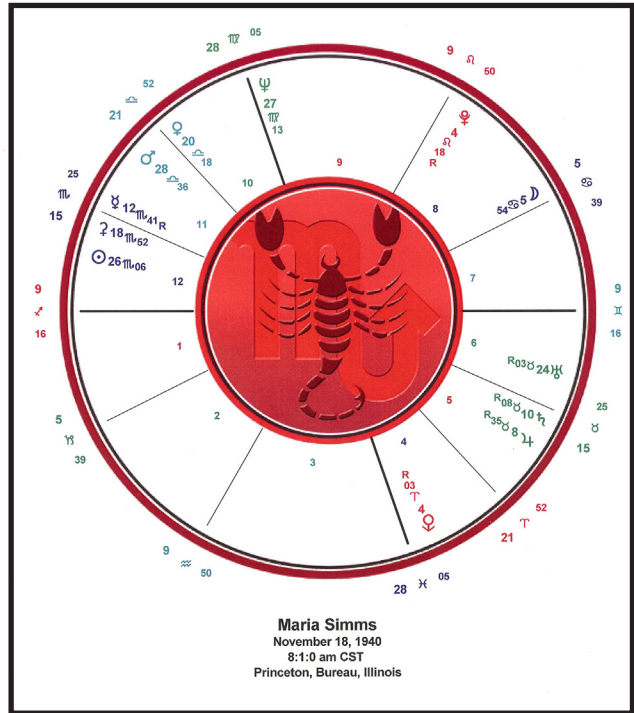

Silhouettes

Zodiac Art
by
Phil
Morgavo

Aries

ZSC-1

Gemini

ZSC-3

Taurus

ZSC-2

Leo

ZSC-5

Cancer

ZSC-4

Sagittarius

ZSC-9

Scorpio

ZSC-8

Pisces

ZSC-12

Virgo

ZSC-6

Libra

ZSC-7

Capricorn

ZSC-10

Aquarius

ZSC-10

Silhouette Art Charts are \$9.95 as paper chart only or \$25 in white or black art mat with backing, ready to frame in any 11" x 14" frame.

Silhouette Art Cards are \$2 each or you can order a box of 12 cards for \$20. Boxes of cards can be all one sign, or one of each sign.