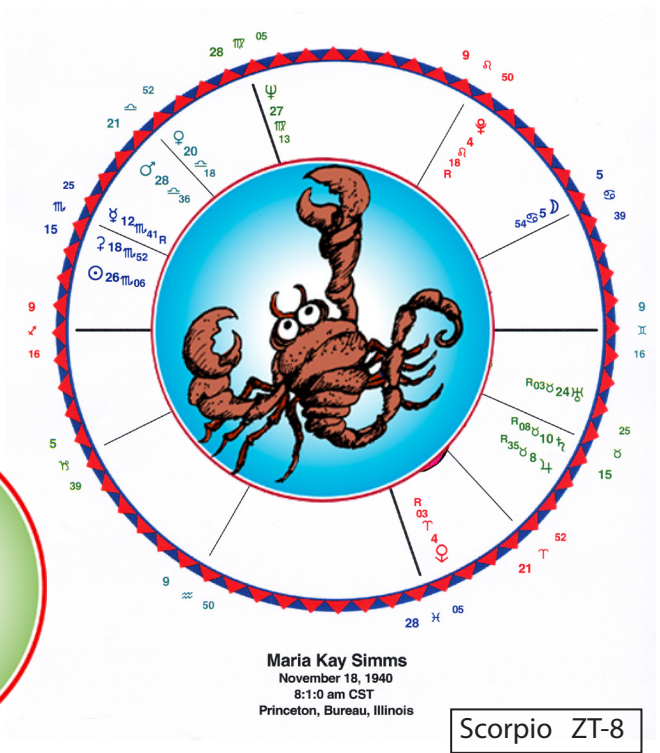

The Whimsey Art Charts

Chart only — \$9.95

Chart matted and ready to frame—\$24.95

Art Mats are either white with black reveal or black with white reveal. State white mat (WM) or black mat (BM) when ordering. A matted art chart has front mat hinged to a backing board and comes enclosed in a clear, protective sleeve. Remove sleeve and place matted chart into any standard 11" x 14" frame.

Each chart center is shown with its Order Code. The outer rings will be similar to the full chart shown, but in coordinating colors to its center.

Aries WAC-1

Taurus WAC-2

Gemini WAC-3

Cancer WAC-4

Leo WAC-5

Virgo WAC-6

Libra WAC-7

Sagittarius WAC-9

Capricorn WAC-10

Aquarius WAC-11

Pisces WAC-12

**The Whimsey designs
are also available
as single Note Cards
or in boxed sets of 12.**