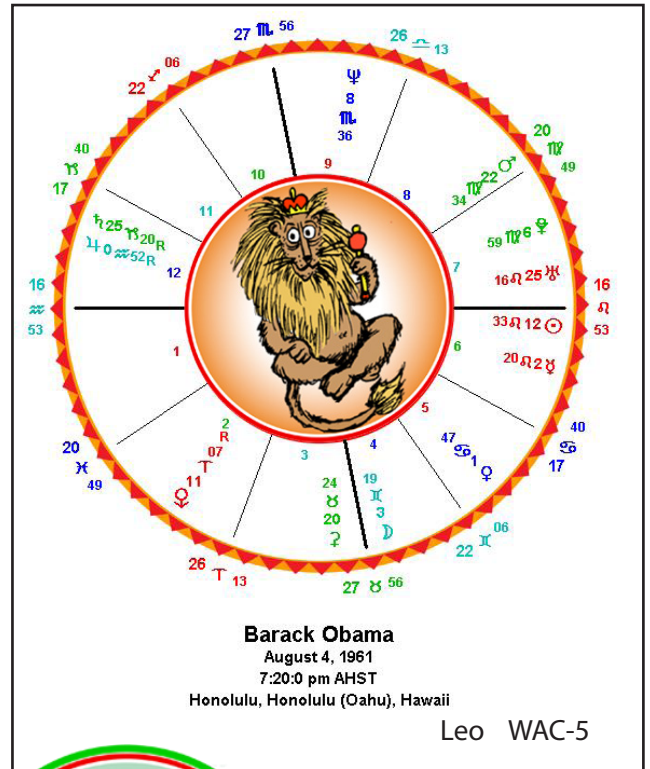

# The Whimsey Art Charts

Chart only — \$9.95

Chart matted and ready to frame—\$24.95

Art Mats are either white with black reveal or black with white reveal. State white mat (WM) or black mat (BM) when ordering. A matted art chart has front mat hinged to a backing board and comes enclosed in a clear, protective sleeve. Remove sleeve and place matted chart into any standard 11" x 14" frame.

Each chart center is shown with its Order Code. The outer rings will be similar to the full chart shown, but in coordinating colors to its center.

Aries WAC-1

Taurus WAC-2

Gemini WAC-3

Virgo WAC-6

Libra WAC-7

Scorpio WAC-8

Cancer WAC-4

Capricorn WAC-10

Aquarius WAC-11

**The Whimsey designs  
are also available  
as single Note Cards  
or in boxed sets of 12.**

Pisces WAC-12

# Whimsey—a whimsical interpretation of the zodiac signs

Express yourself—or your intended recipient—with these zodiac cartoon notecards!

WNC-1

WNC-2

WNC-3

WNC-4

WNC-5

WNC-6